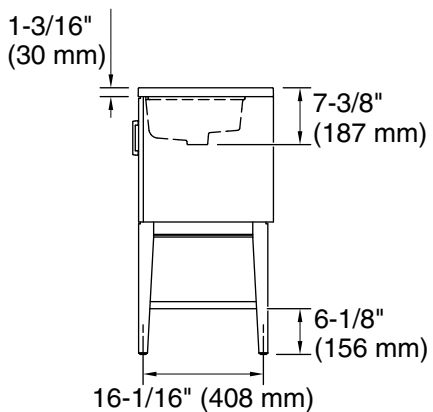

Features

- One full-extension 12-3/4" (325 mm) drawer with soft-close side-mount slides
- Two 18" (457 mm) cabinet interior spaces provide ample storage
- Three-way adjustable slow-close door hinges for easy cabinet access
- Finish-matched cabinet interior offers generous clearance for plumbing
- Customize your storage with optional accessories such as floor liners, drawer organizers, and perfectly sized containers (sold separately)
- Coordinates with K-33584 upgraded hardware finishes, K-25818 quartz backsplash, and K-25819 quartz side splash (sold separately)

	0	White
	1WX	Grey Slate

Waste Pipe Location Information

Technical Information

All product dimensions are nominal.

Notes

Install this product according to the installation instructions.