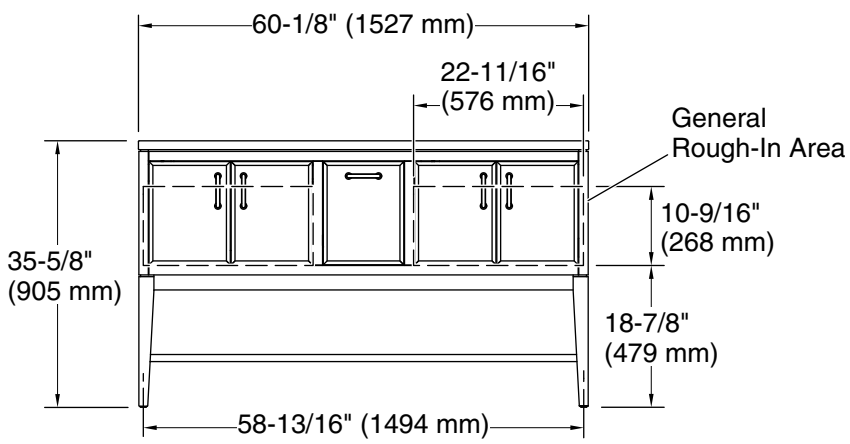

Features

- One full-extension 12-3/4" (325 mm) drawer with soft-close side-mount slides
- Two 18" (457 mm) cabinet interior spaces provide ample storage
- Three-way adjustable slow-close door hinges for easy cabinet access
- Finish-matched cabinet interior offers generous clearance for plumbing
- Customize your storage with optional accessories such as floor liners, drawer organizers, and perfectly sized containers (sold separately)
- Coordinates with K-33584 upgraded hardware finishes, K-25818 quartz backsplash, and K-25819 quartz side splash (sold separately)

	0	White
	1WX	Grey Slate

Waste Pipe Location Information

Technical Information

All product dimensions are nominal.

Notes

Install this product according to the installation instructions.