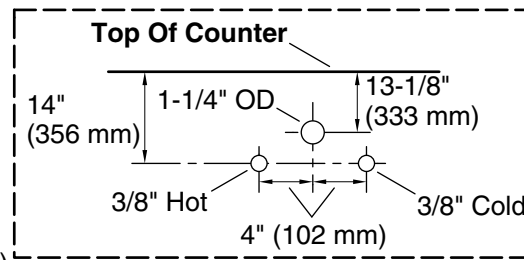

Features

- One full-extension 12-3/4" (325 mm) drawer with soft-close side-mount slides
- Two 18" (457 mm) cabinet interior spaces provide ample storage
- Three-way adjustable slow-close door hinges for easy cabinet access
- Finish-matched cabinet interior offers generous clearance for plumbing
- Customize your storage with optional accessories such as floor liners, drawer organizers, and perfectly sized containers (sold separately)
- Coordinates with K-33584 upgraded hardware finishes, K-25818 quartz backsplash, and K-25819 quartz side splash (sold separately)

	0	White
	1WX	Grey Slate

Waste Pipe Location Information

Technical Information

All product dimensions are nominal.

Notes

Install this product according to the installation instructions.