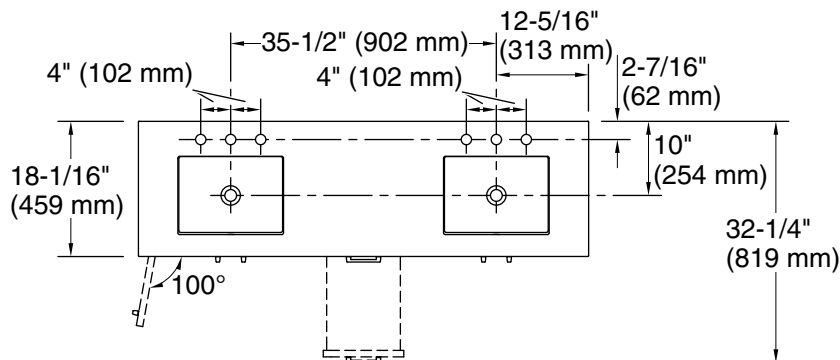

	0	White
	1WX	Grey Slate

Waste Pipe Location Information

Technical Information

All product dimensions are nominal.

Notes

Install this product according to the installation instructions.